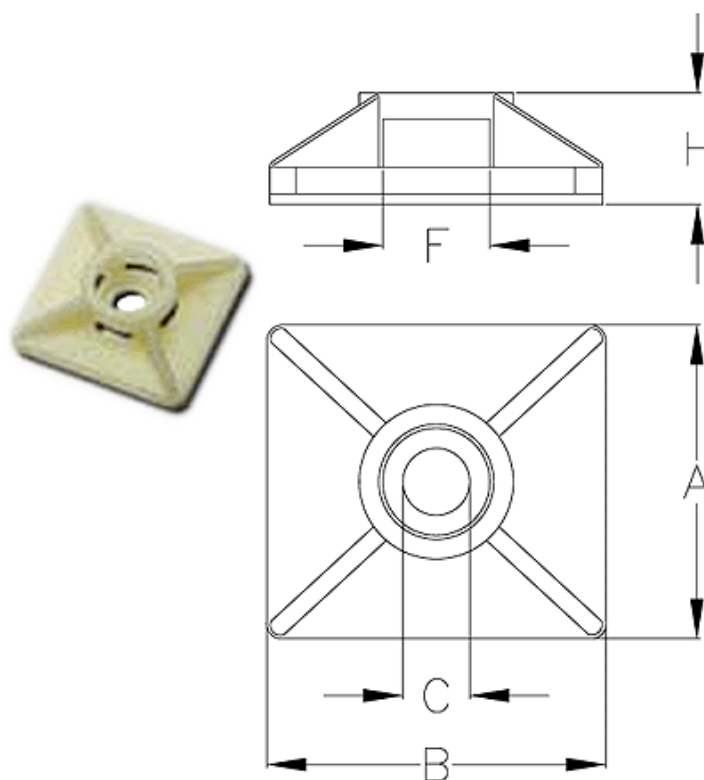

Data Sheet

Article number: 1995475RBE

Description: Two way mounting base, Black
Type 5475RBE

Measures

A = 27

B = 27

C = 4.8

F = 6

H = 6.5

Quantity = 100

Width = 4.8